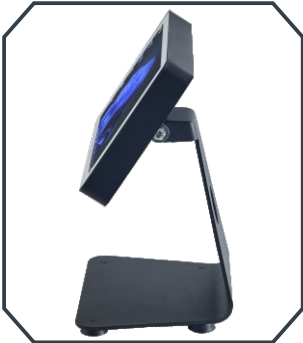

TCH-1010M

Touch Monitor

- 10.1" LED LCD Panel
- 1280 X 800 HD Resulation
- High Quality Case, Aluminum Casting & Plastic
- Supporting MSR & RFID are Optional
- Vesa Mounting Slots
- CE Certificate Conformity
- 2 Years Warranty

COLORS

10.1"

MULTI-TOUCH

CAN BE USED
WITH GLOVES

WaterProof

Diagonal	10.1"
Touch Technology	Projected Capacitive 10 Touch
Touch Thickness	2.0 mm Tempered Glass
Touch Response Time	8 Msec
Touch Life Cycle	10 millions
Touch Interface	USB 2.0
Chasis	Aluminum Touch Bezel+ Metal Back Cover
Sealability	Touchscreen sealed to bezel
Touchscreen	sealed to LCD
Waterproof	IP65 Waterproof Front
Aspect Ratio	16:10
Video-Input	USB
Resolution	1280*800
Brightness	(cd/m ²)300 cd/m ²
Viewing Angle	80° /80° /80° /80°
Contrast	500:1
LCD Response Time	7 Msec
Support Color	16.7M colors
Backlight	MTBF(hr)30,000 hours Demonstrated
Contrast	Ratio
Power SupplyType:	External Power Switching Adapter