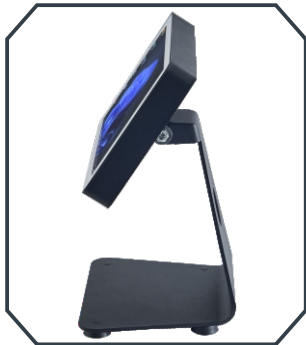

# TCH-1010M

## Touch Monitor

- 10.1" LED LCD Panel
- 1280 X 800 HD Resulation
- High Quality Case, Aluminum Casting & Plastic
- Supporting MSR & RFID are Optional
- Vesa Mounting Slots
- CE Certificate Conformity
- 2 Years Warranty

COLORS

Diagonal	10.1"
Touch Technology	Projected Capacitive 10 Touch
Touch Thickness	2.0 mm Tempered Glass
Touch Response Time	8 Msec
Touch Life Cycle	10 millions
Touch Interface	USB 2.0
Chasis	Aluminum Touch Bezel+ Metal Back Cover
Sealability	Touchscreen sealed to bezel
Touchscreen	sealed to LCD
Waterproof	IP65 Waterproof Front
Aspect Ratio	16:10
Video-Input	USB
Resolution	1280*800
Brightness	(cd/m )300 cd/m
Viewing Angle	80° /80° /80° /80°
Contrast	500:1
LCD Response Time	7 Msec
Support Color	16.7M colors
Backlight	MTBF(hr)30,000 hours Demonstrated
Contrast	Ratio
Power SupplyType:	External Power Switching Adapter